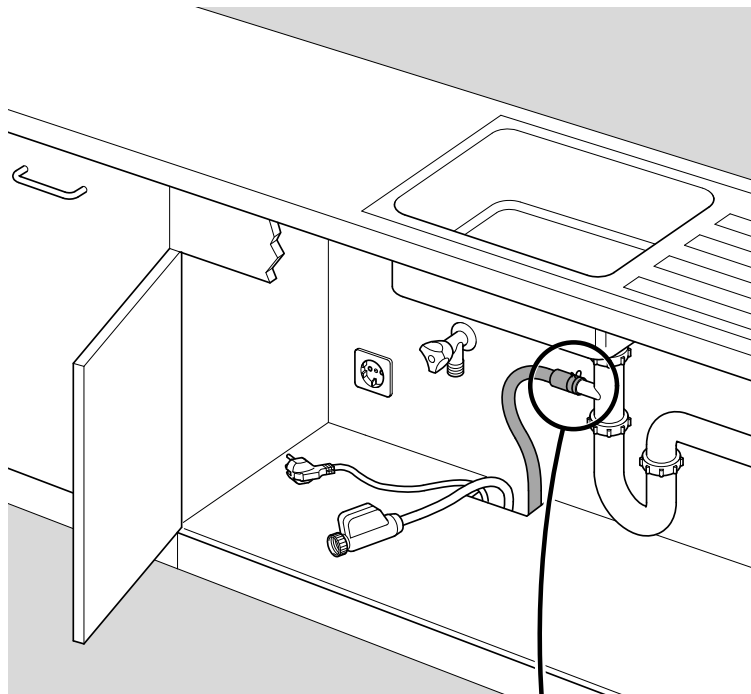

Torx
T 20

Ø4X15

Torx
T 20

Dichtheit prüfen
Check for leaks
Verifiez l'étanchéité
Verificar la estanqueidad

max. 10 Nm

Dichtheit prüfen
Check for leaks
Verifiez l'étanchéité
Verificar la estanqueidad

A series of horizontal lines for writing, starting from a vertical margin line on the left and extending across the page.