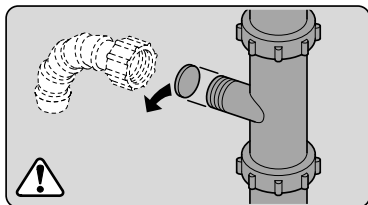

Torx
T 20

Ø4X15

Torx
T 20

Dichtheit prüfen
Check for leaks
Verifiez l'étanchéité
Verificar la estanqueidad

max. 10 Nm

Dichtheit prüfen
Check for leaks
Verifiez l'étanchéité
Verificar la estanqueidad

A series of horizontal lines for writing, starting from a vertical margin line on the left and extending across the page.