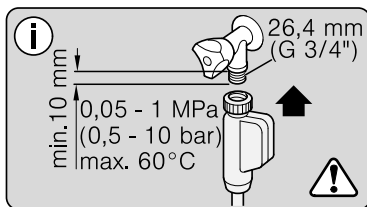

Torx
T 20

Ø4X15

Torx
T 20

Dichtheit prüfen
Check for leaks
Verifiez l'étanchéité
Verificar la estanqueidad

max. 10 Nm

Dichtheit prüfen
Check for leaks
Verifiez l'étanchéité
Verificar la estanqueidad

A series of horizontal lines for writing, starting from a vertical margin line on the left and extending across the page.