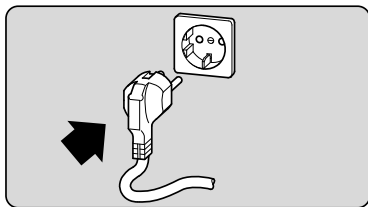

Torx
T 20

Ø4X15

Torx
T 20

Dichtheit prüfen
Check for leaks
Verifiez l'étanchéité
Verificar la estanqueidad

max. 10 Nm

Dichtheit prüfen
Check for leaks
Verifiez l'étanchéité
Verificar la estanqueidad

A series of horizontal lines for writing, starting from a vertical margin line on the left and extending across the page.