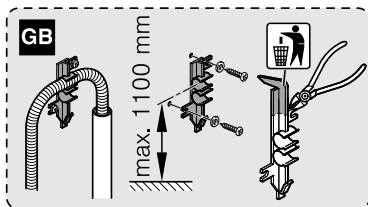

Torx
T 20

Ø4X15

Torx
T 20

Dichtheit prüfen
Check for leaks
Verifiez l'étanchéité
Verificar la estanqueidad

max. 10 Nm

Dichtheit prüfen
Check for leaks
Verifiez l'étanchéité
Verificar la estanqueidad

A series of horizontal lines for writing, starting from a vertical margin line on the left and extending across the page.