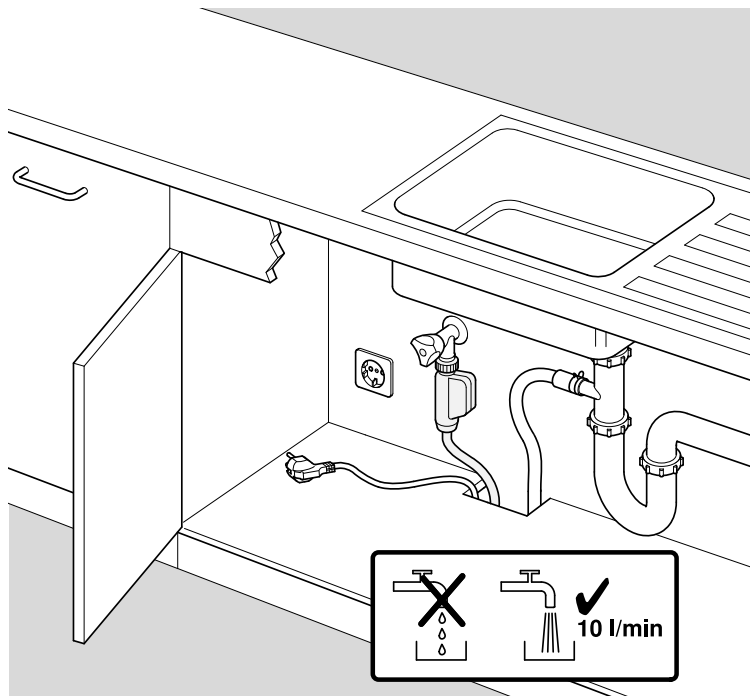

Torx
T 20

Ø4X15

Torx
T 20

Dichtheit prüfen
Check for leaks
Verifiez l'étanchéité
Verificar la estanqueidad

max. 10 Nm

Dichtheit prüfen
Check for leaks
Verifiez l'étanchéité
Verificar la estanqueidad

A series of horizontal lines for writing, starting from a vertical margin line on the left and extending across the page.