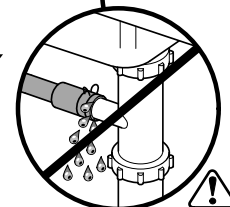

Torx
T 20

Ø4X15

Torx
T 20

Dichtheit prüfen
Check for leaks
Verifiez l'étanchéité
Verificar la estanqueidad

max. 10 Nm

Dichtheit prüfen
Check for leaks
Verifiez l'étanchéité
Verificar la estanqueidad

A series of horizontal lines for writing, starting from a vertical margin line on the left and extending across the page.