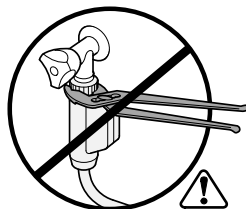

Torx
T 20

Ø4X15

Torx
T 20

Dichtheit prüfen
Check for leaks
Verifiez l'étanchéité
Verificar la estanqueidad

max. 10 Nm

Dichtheit prüfen
Check for leaks
Verifiez l'étanchéité
Verificar la estanqueidad

A series of horizontal lines for writing, starting from a vertical margin line on the left and extending across the page.