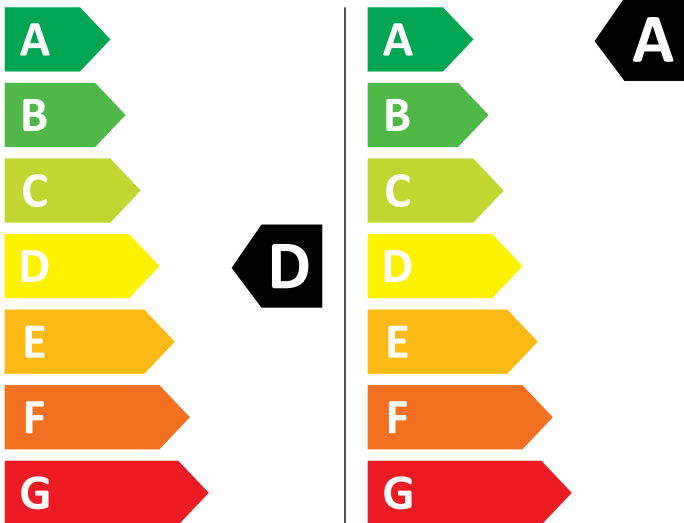

ENERG

AEG

LWR7BLACK 914611112

307 kWh/100

51 kWh/100

6,0 kg

10,0 kg

75 L