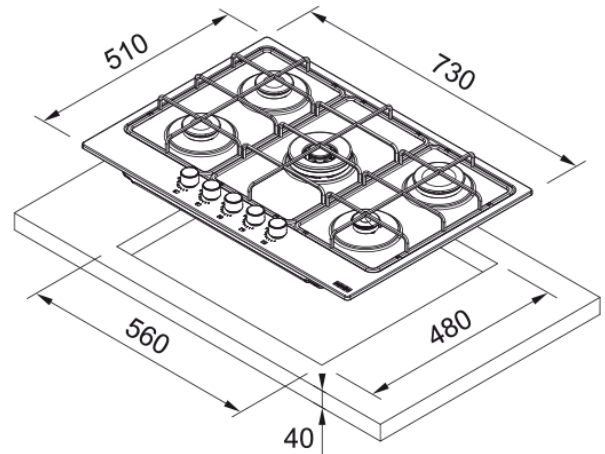

## Smart Gas on Metal 75cm | 106.0554.316

Smart Gas on Metal FHSM 755 4G DC XS E Stainless Steel, 60cm, Features include: Cast iron pan supports, and 5 Burner/Heating Zones.

### Dimensioni

Dimensione	75x50
------------	-------