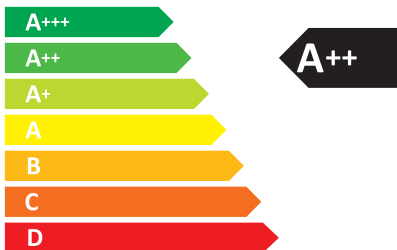

29
kWh/annum

ABCDEFG

—

ABCDEFG

65 dB

65/2014