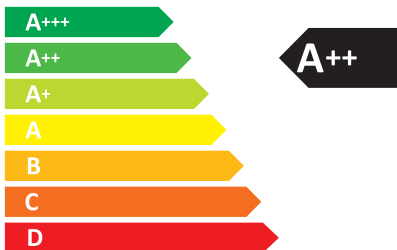

TALE915WXS 2

34
kWh/annum

ABCDEF G

ABCDEF G

ABCDEF G

60 dB

65/2014