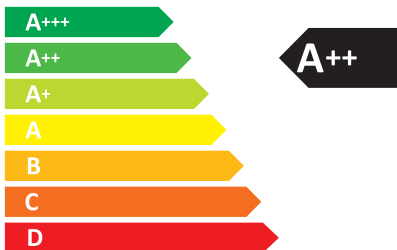

TALE1215WXS 2

36
kWh/annum

ABCDEFG

ABCDEFG

ABCEFG

60 dB

65/2014