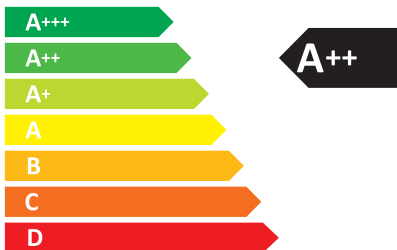

LE915WBKMATT

**34**  
kWh/annum

ABCDEF G

ABCDEF G

ABCDEF G

**60** dB

65/2014