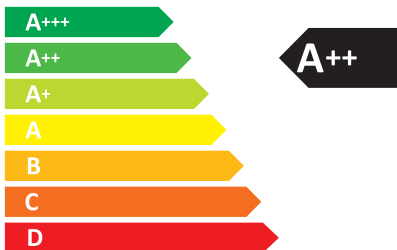

MYPRO907FMBK

28
kWh/annum

ABCDEF G

ABCDEF G

ABCDEF G

56 dB

65/2014