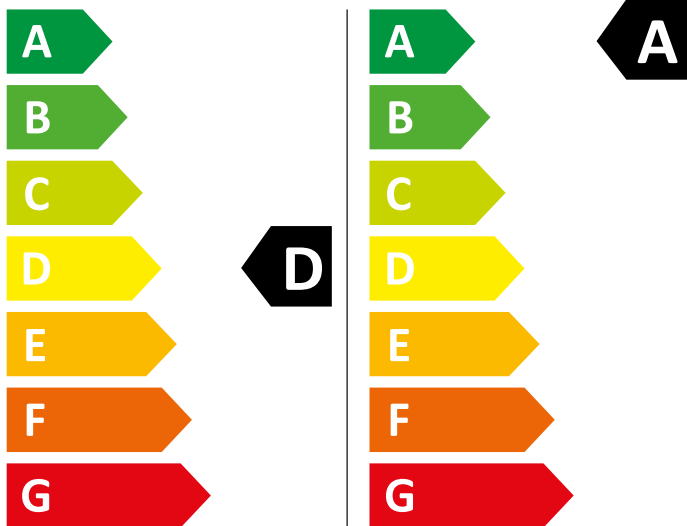

ENERG

WHIRLPOOL

WPD 2836W ADS IT

370 kWh/100

49 kWh/100

8,0 kg

12,0 kg

78 L