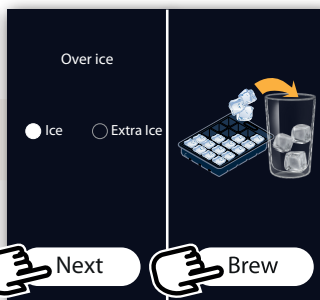

Flat White

Cold Milk

Cold

1-touch

Customised

Cappuccino

Latte Macchiato

Caffelatte