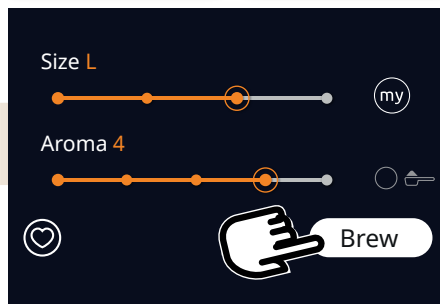

+

Customised