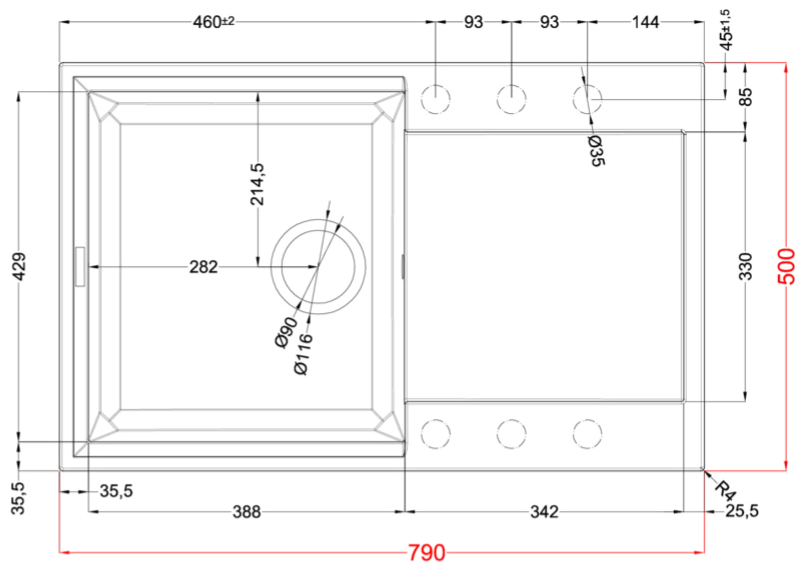

### DATI LOGISTICI

<b>Peso Lordo (kg)</b>	15,93
<b>Peso Netto (kg)</b>	10,50
<b>Dimensioni Imballo (kg)</b>	870 x 575 x 300
<b>Volume Imballo (kg)</b>	0,150

# EASY 300

general tolerances where not expressly communicated  $\pm 0.2\%$   
 connection dimensions according to UNI EN 695