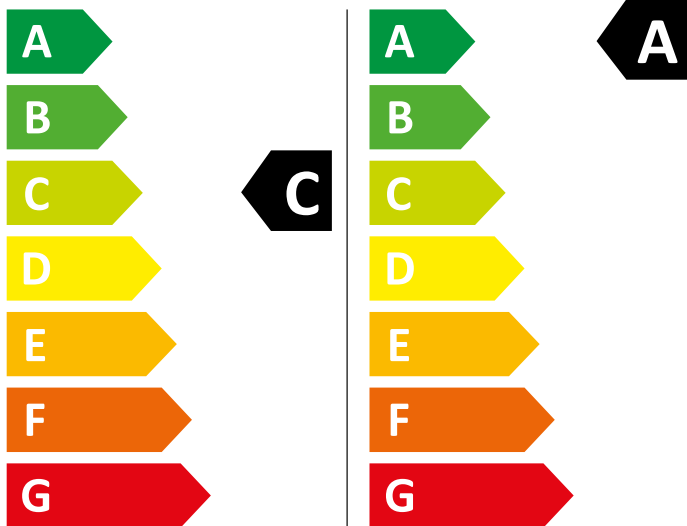

# ENERG

HOTPOINT/ARISTON

NDBR 984469 WA IT

253 kWh/100

40 kWh/100

6,0 kg

9,0 kg

48 L